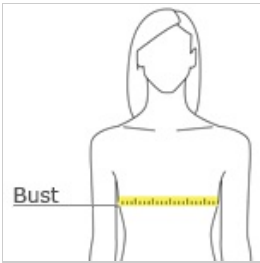

SPORT-TEK

Sport-Tek® Ladies PosiCharge® Competitor™ Sleeve-Blocked V-Neck Tee. LST354

Contrast sleeve blocking enhances the athletic look of our colorfast, moisture-wicking, value-priced essential.

- 3.8-ounce, 100% polyester interlock with PosiCharge technology
- Gently contoured silhouette
- Removable tag for comfort and relabeling
- Self-fabric v-neck
- Set-in sleeves

CARE INSTRUCTIONS

Machine wash cold with like colors. Do not bleach. Do not use fabric softener. Tumble dry low. Remove promptly. Cool iron if needed. Do not dry clean

front

back

HOW TO MEASURE

BUST
With arms down at sides, measure around the upper body, under arms and around the fullest part of the bust.

SIZE CHART

	XS	S	M	L	XL	XXL	3XL	4XL
Size	2	4/6	8/10	12/14	16/18	20/22	24/26	28/30
Bust	32-34	35-36	37-38	39-41	42-44	45-47	48-51	52-55

COLOR INFORMATION

Black/ Iron Grey PMS NTR BLACK C	Black/ True Red PMS NTR BLACK C	Forest Green/ Iron Grey PMS 5605 C	Lime Shock/ Black PMS 375 C	Maroon/ Iron Grey PMS 504 C	Purple/ Black PMS 7680 C	True Navy/ Iron Grey PMS 276 C	True Royal/ Black PMS 7686 C